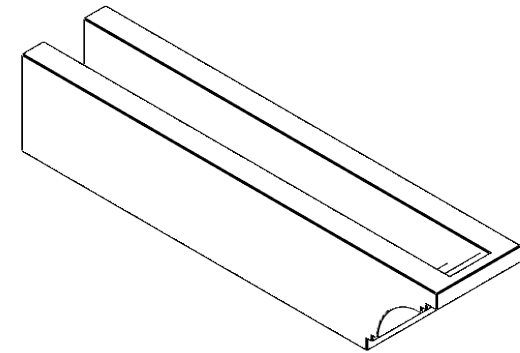

ITEM NUMBER: RFTURO040X04000X20000X004PEC00RCPR

4"W X 4"H X 20"L TIMBERTHANE ROUGH CEDAR PESCADERO FAUX WOOD OPEN RAFTER TAIL, 4"L END, PRIMED TAN

SIDE PROFILE

ISOMETRIC

FRONT PROFILE

GENERATED DATE : 03/02/2023

EKENA MILLWORK
2300 WEST MAIN ST.
CLARKSVILLE, TX 75426
TOLL FREE: 866-607-0453
WWW.EKENAMILLWORK.COM

NOTES

1. INSTALLATION TO BE COMPLETED IN ACCORDANCE WITH MANUFACTURER'S SPECIFICATIONS.
2. DRAWING MAY NOT BE TO SCALE
3. THIS DRAWING IS INTENDED FOR DESIGN AND PLANNING PURPOSES ONLY.
4. ALL INFORMATION CONTAINED HEREIN WAS CURRENT AT THE TIME OF DEVELOPMENT BUT MUST BE REVIEWED AND APPROVED BY THE PRODUCT MANUFACTURER TO BE CONSIDERED ACCURATE.
5. TIMBERTHANE ARCHITECTURAL PRODUCTS ARE MADE FROM HIGH DENSITY URETHANE AND COME FACTORY PRIMED