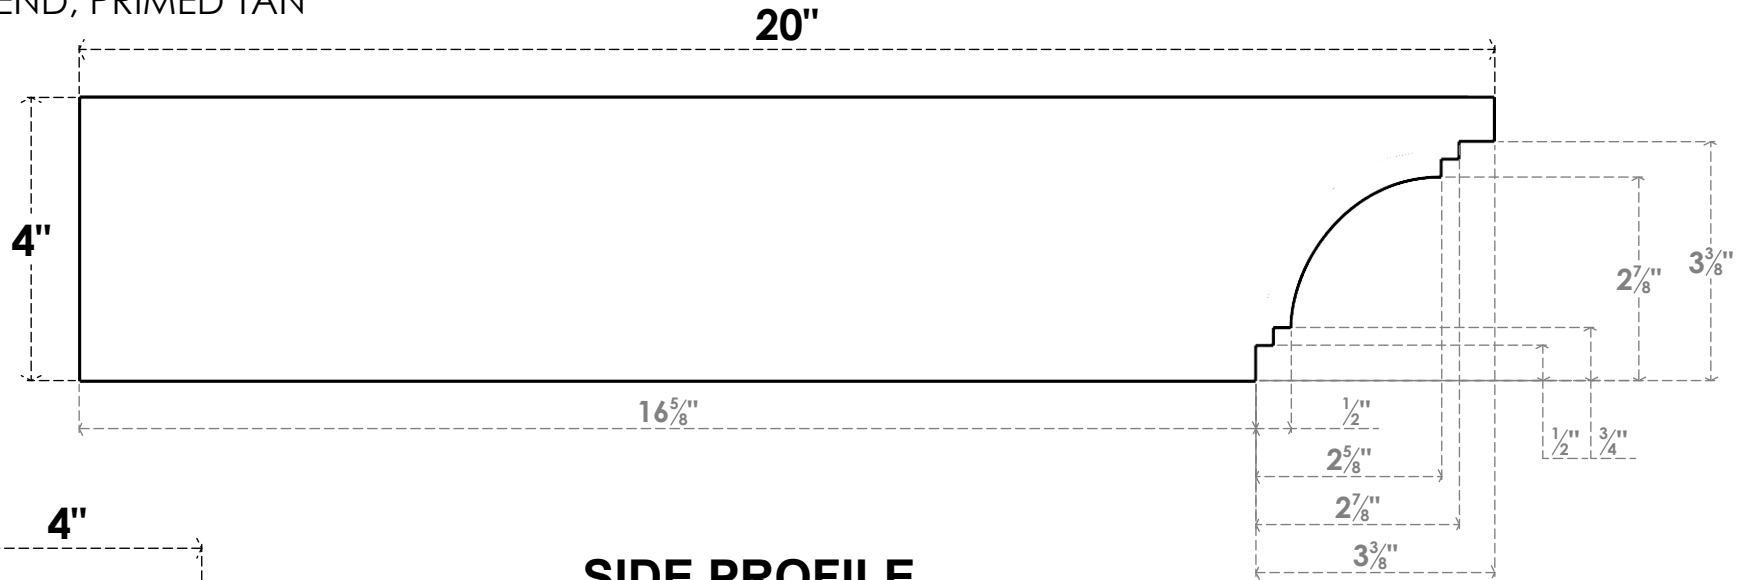

ITEM NUMBER: RFTURO040X04000X20000X004PEC00RCPR

4"W X 4"H X 20"L TIMBERTHANE ROUGH CEDAR PESCADERO FAUX WOOD OPEN RAFTER TAIL, 4"L END, PRIMED TAN

SIDE PROFILE

ISOMETRIC

FRONT PROFILE

GENERATED DATE : 03/02/2023