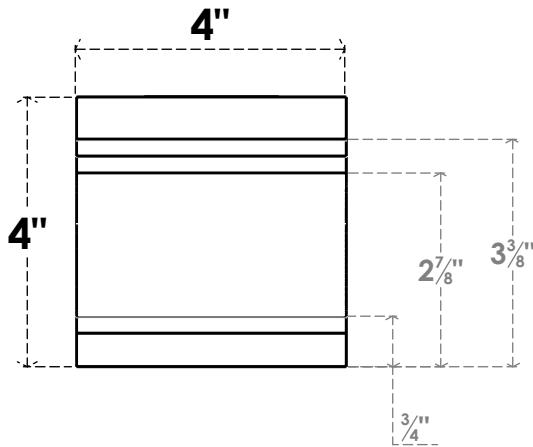

ITEM NUMBER: RFTURO040X04000X20000X004PEC00RCPR

4"W X 4"H X 20"L TIMBERTHANE ROUGH CEDAR PESCADERO FAUX WOOD OPEN RAFTER TAIL, 4"L END, PRIMED TAN

SIDE PROFILE

ISOMETRIC

FRONT PROFILE

GENERATED DATE : 03/02/2023